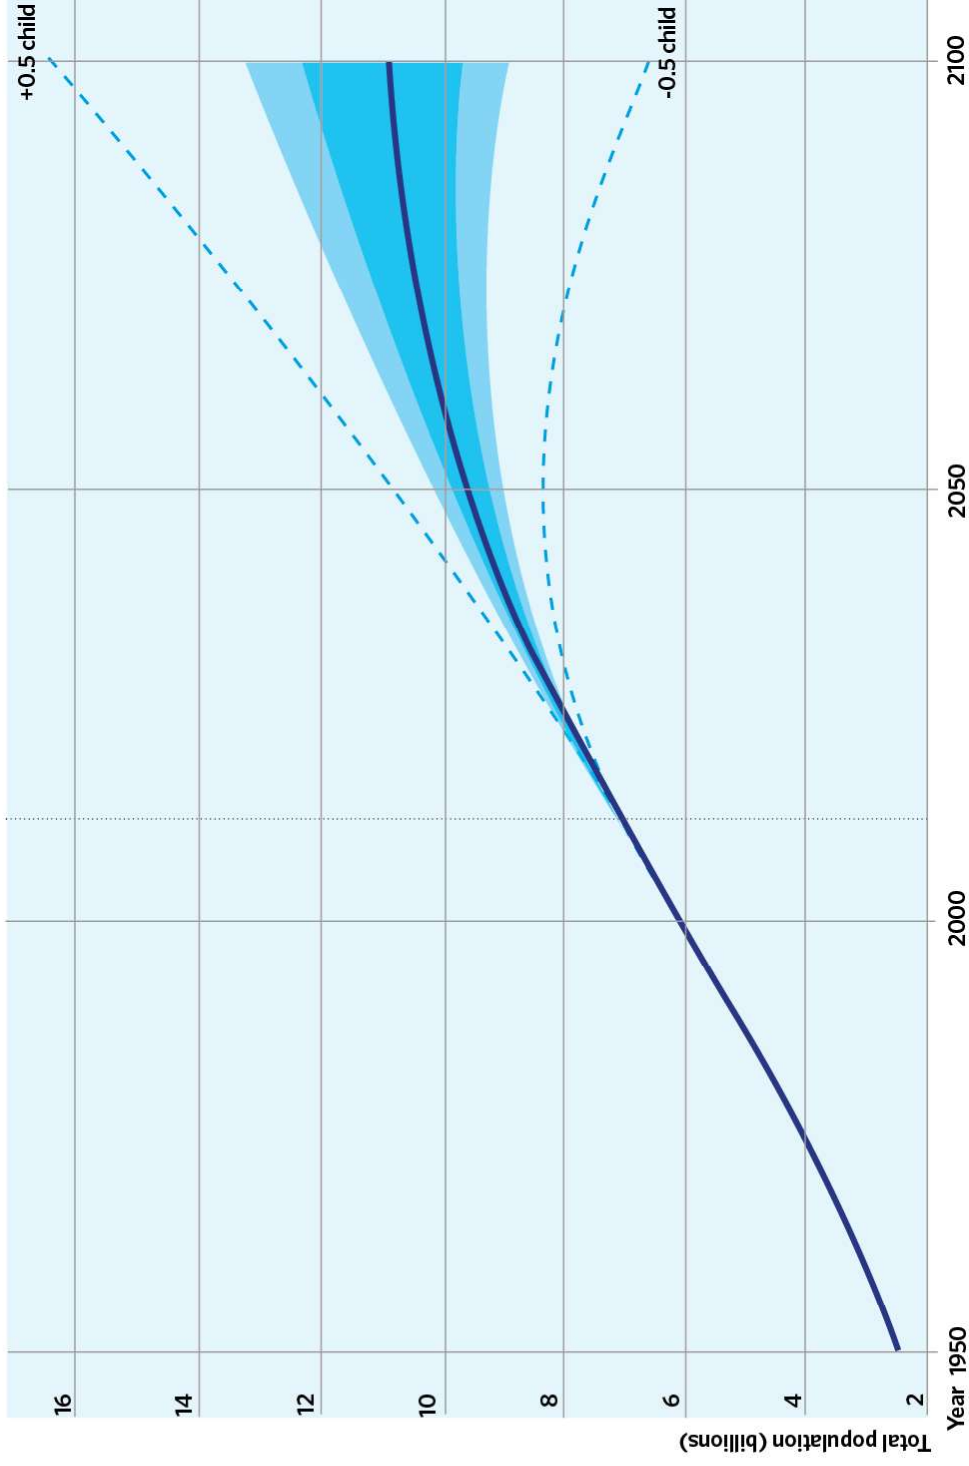

SMART BIOSYSTEM

WORLD POPULATION PROJECTION

Source: FSCI

SMART BIOSYSTEM

WATER STRESS INDICATOR

Source: Smakhtin, Revenga and Döll, 2004

SMART BIOSYSTEM

GLOBAL FRESHWATER USE