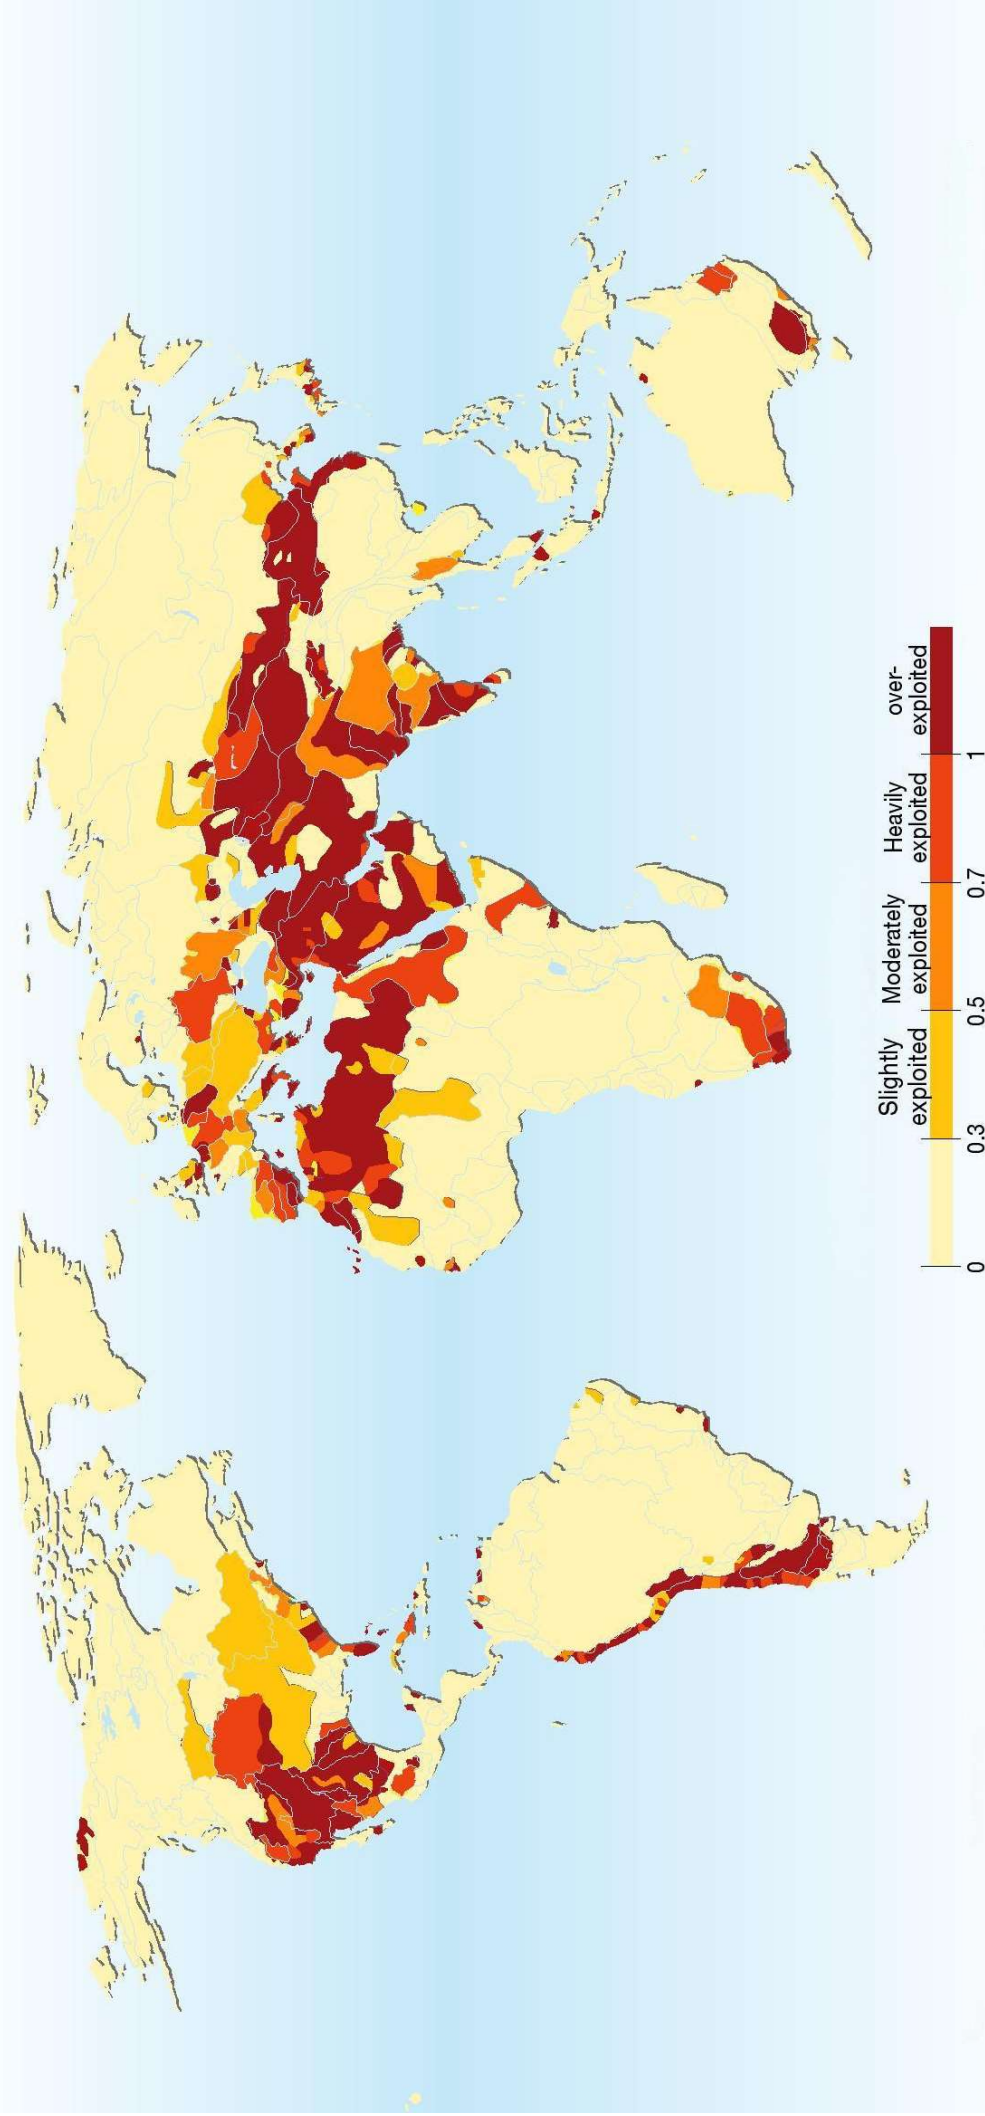

SMART BIOSYSTEM

WORLD POPULATION PROJECTION

Source: FSCI

SMART BIOSYSTEM

WATER STRESS INDICATOR

Source: Smakhtin, Revenga and Döll, 2004

SMART BIOSYSTEM

GLOBAL FRESHWATER USE